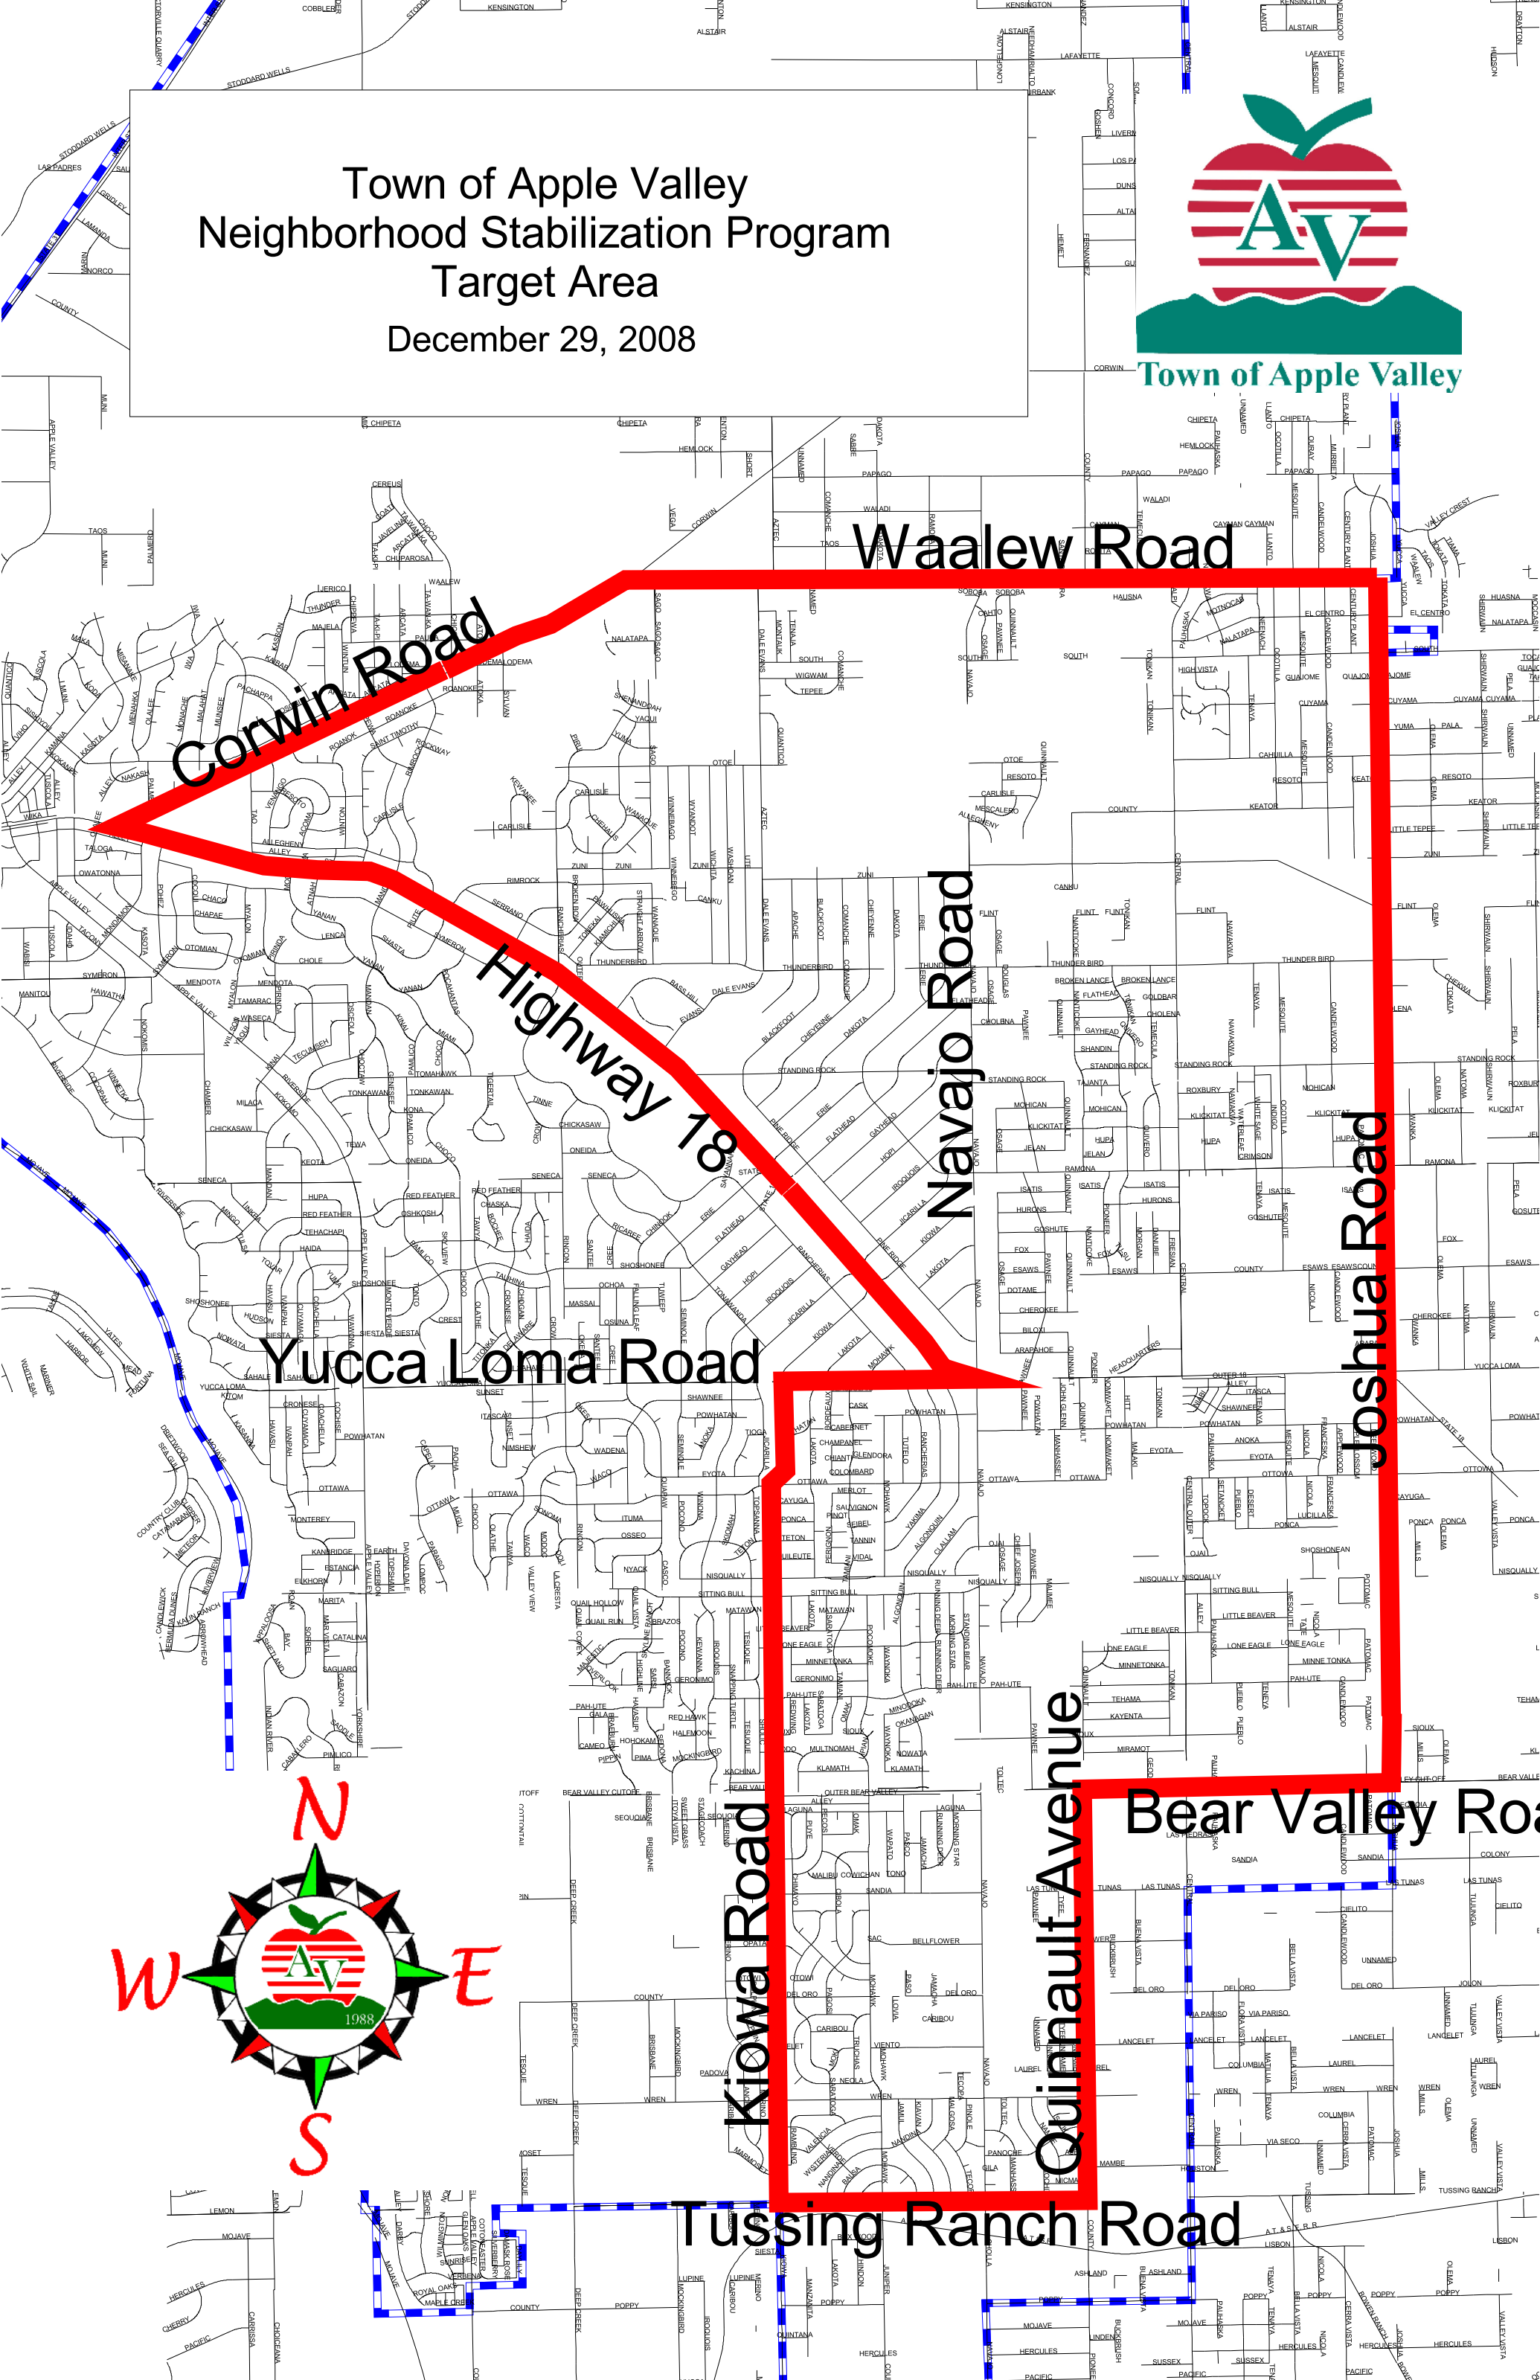

Town of Apple Valley  
Neighborhood Stabilization Program  
Target Area  
December 29, 2008

Waaalew Road

Corwin Road

Highway 18

Navajo Road

Joshua Road

Yucca Loma Road

Bear Valley Road

Quimault Avenue

Kiowa Road

Tussing Ranch Road